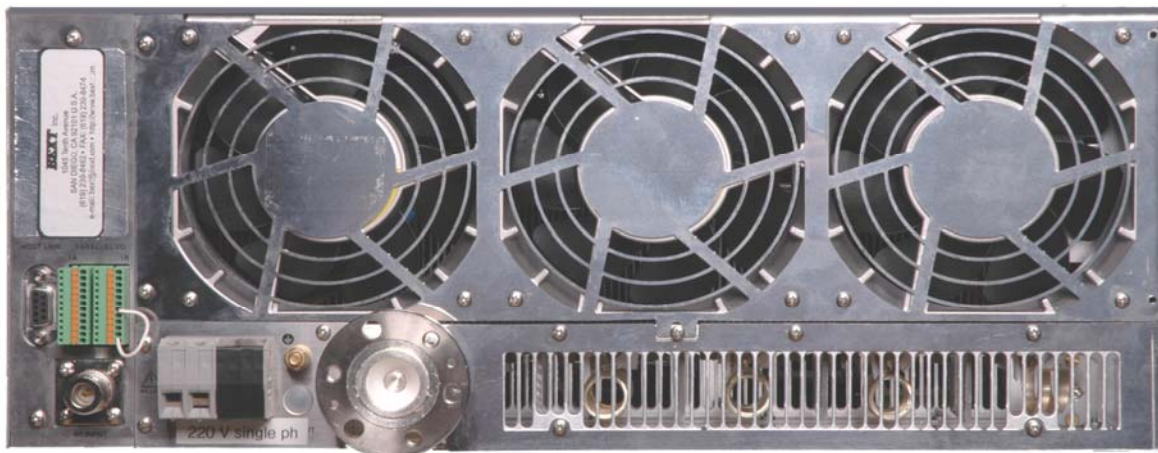

BEXT

FB 2000
FB 3500
FB 5000
 2, 3.5 and
 5 kW
 Broadband
 Solid State
 Mosfet FM
 Amplifiers

- Exceptionally high power in a very compact and lightweight unit, up to 5 kW (FB 5000) in four rack spaces
- Very high efficiency Mosfet technology amplifier
- Automatic gain control providing fixed output power even in case of fluctuating drive power
- High reliability, easy handling and consistent performance
- Totally broadband, no tuning requirement
- Proportional Auto-Foldback of output power in the event of excessive VSWR
- Excessive temperature and excessive drive power protection
- Compact size with built-in high-efficiency switching power supply
- Easy access due to modular construction
- Overload reset system with indicator lights
- Meets or exceeds all FCC and CCIR requirements
- Easily replaceable standard components
- Full remote control and telemetry capability, with all main parameters on rear contacts